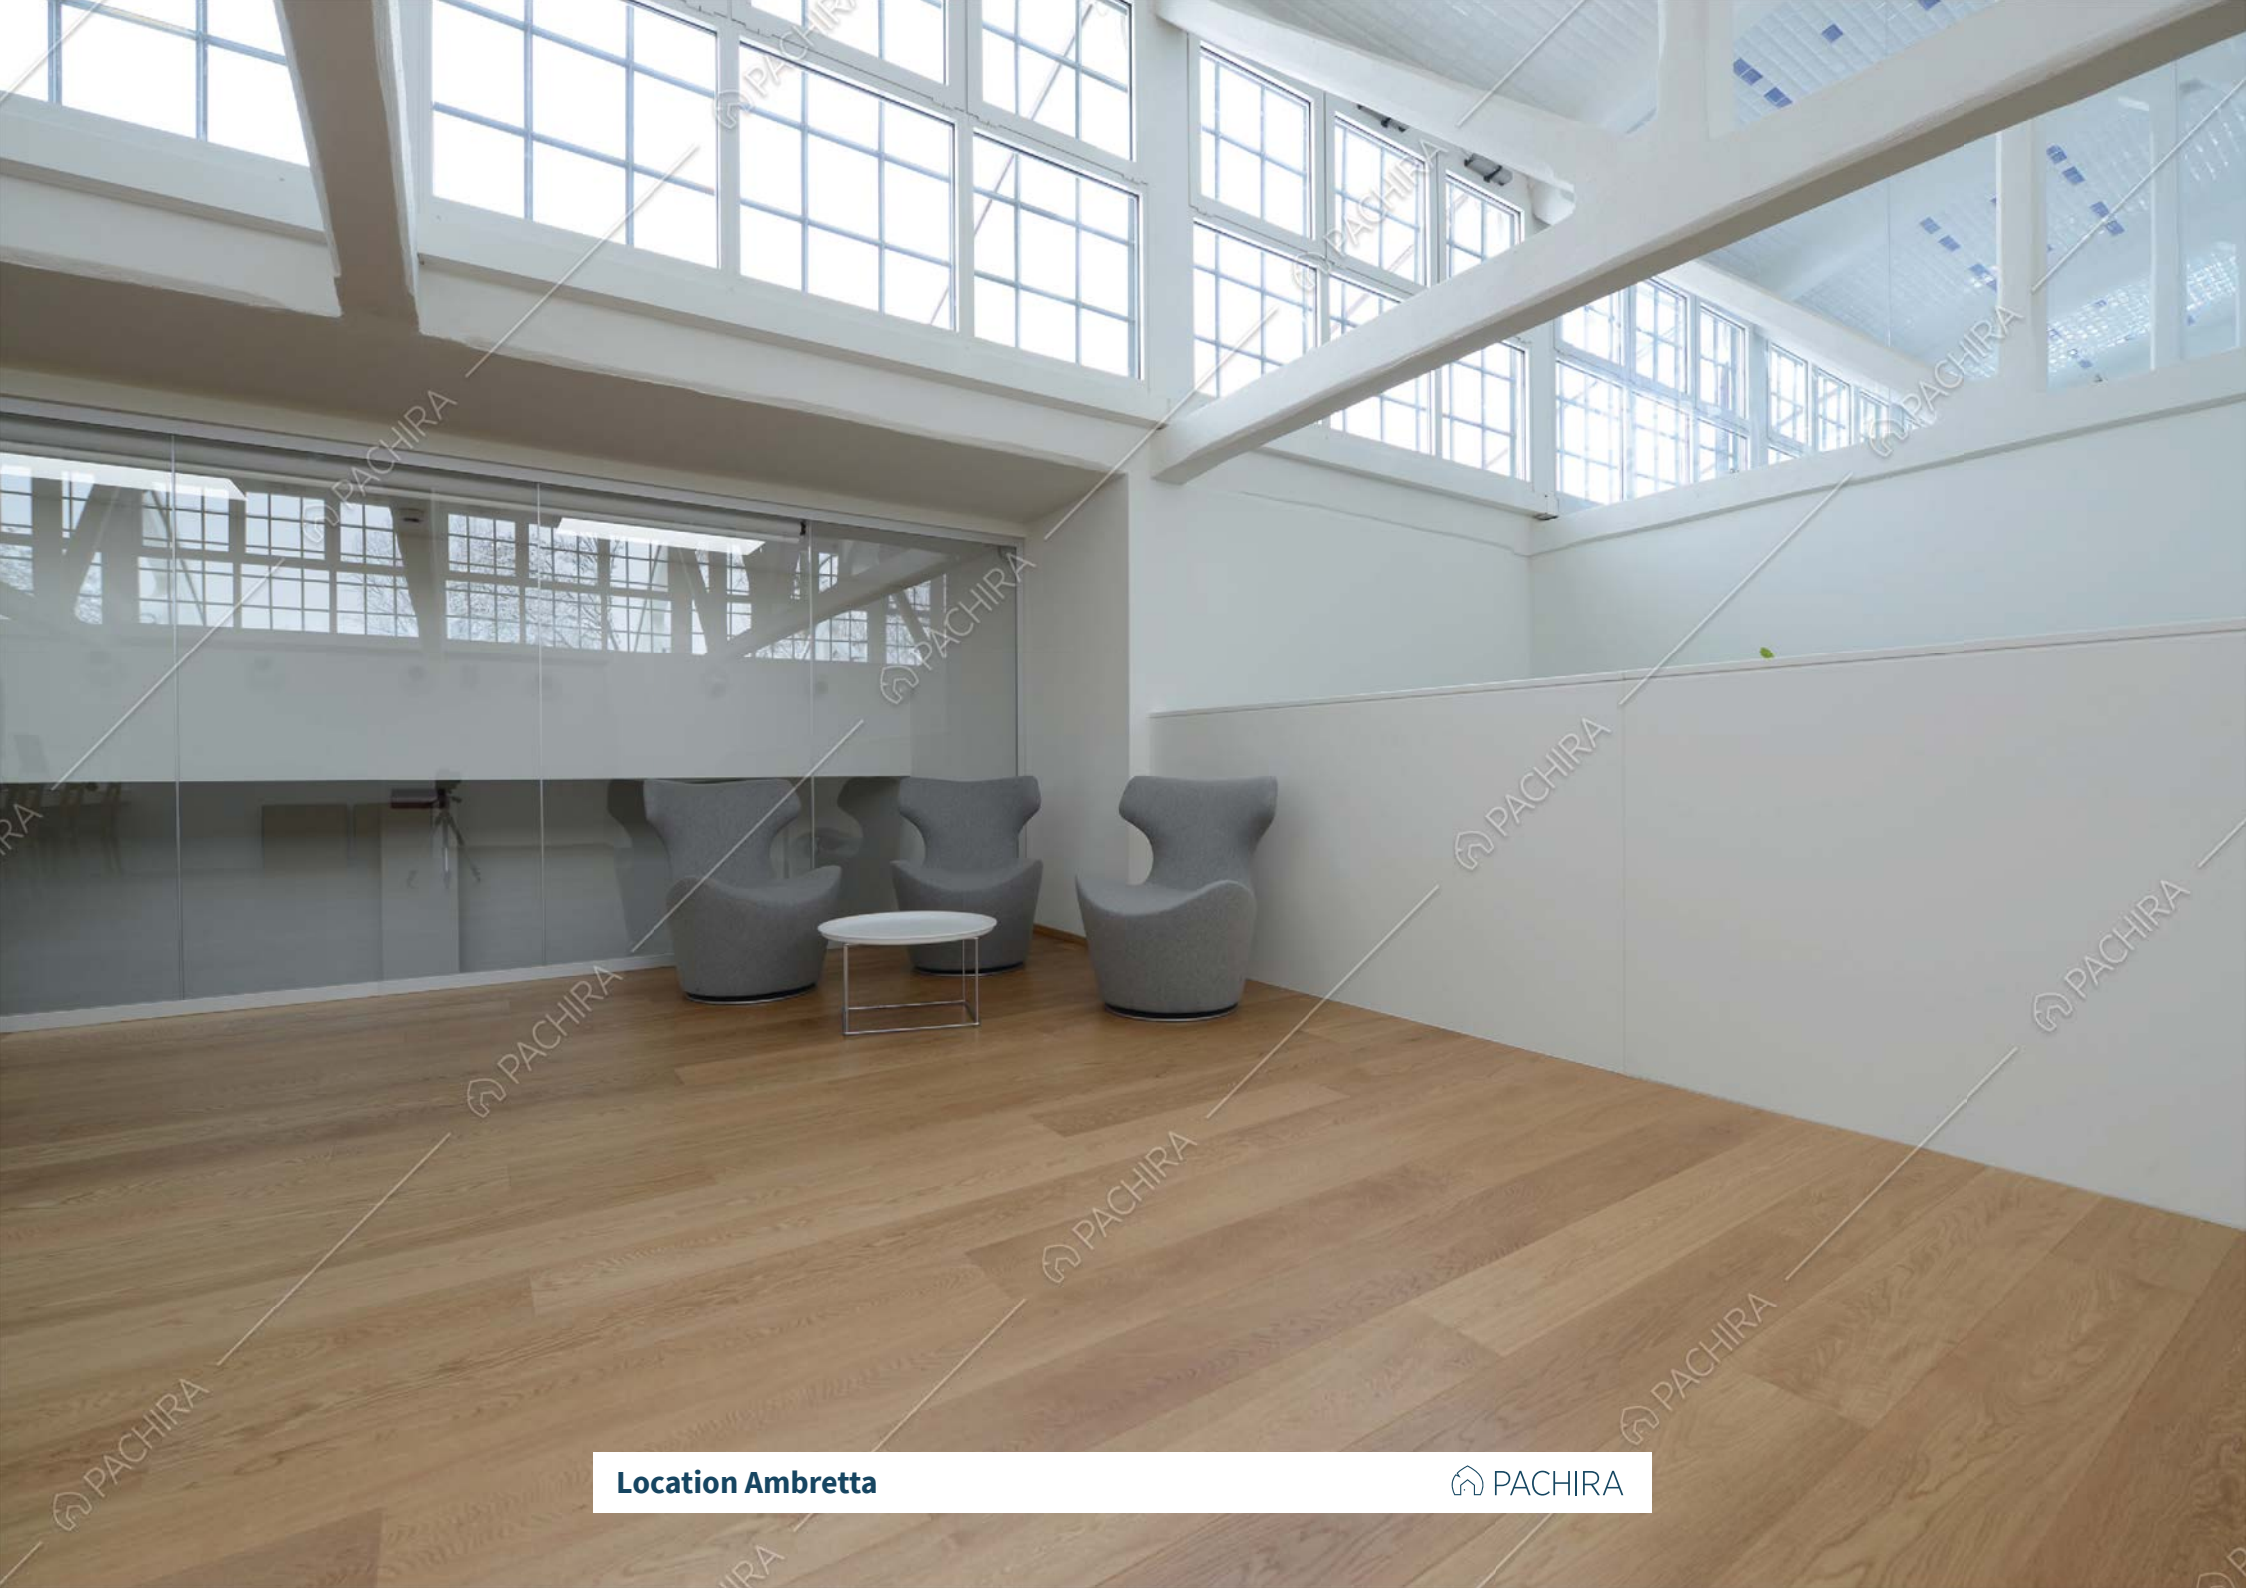

Location Ambretta 

QUANTITY: 1 SET
GROSS WEIGHT: 18.6 kg
COLOUR:
DIMENSIONS: 47x45x137cm

Location Ambretta

Location Ambretta

 PACHIRA

Via Mecenate 76/4A, 20138 Milano
Tel/Fax 02 36582483
P.IVA e C.F. 08507920968
www.locationpachira.it
info@pachira.it