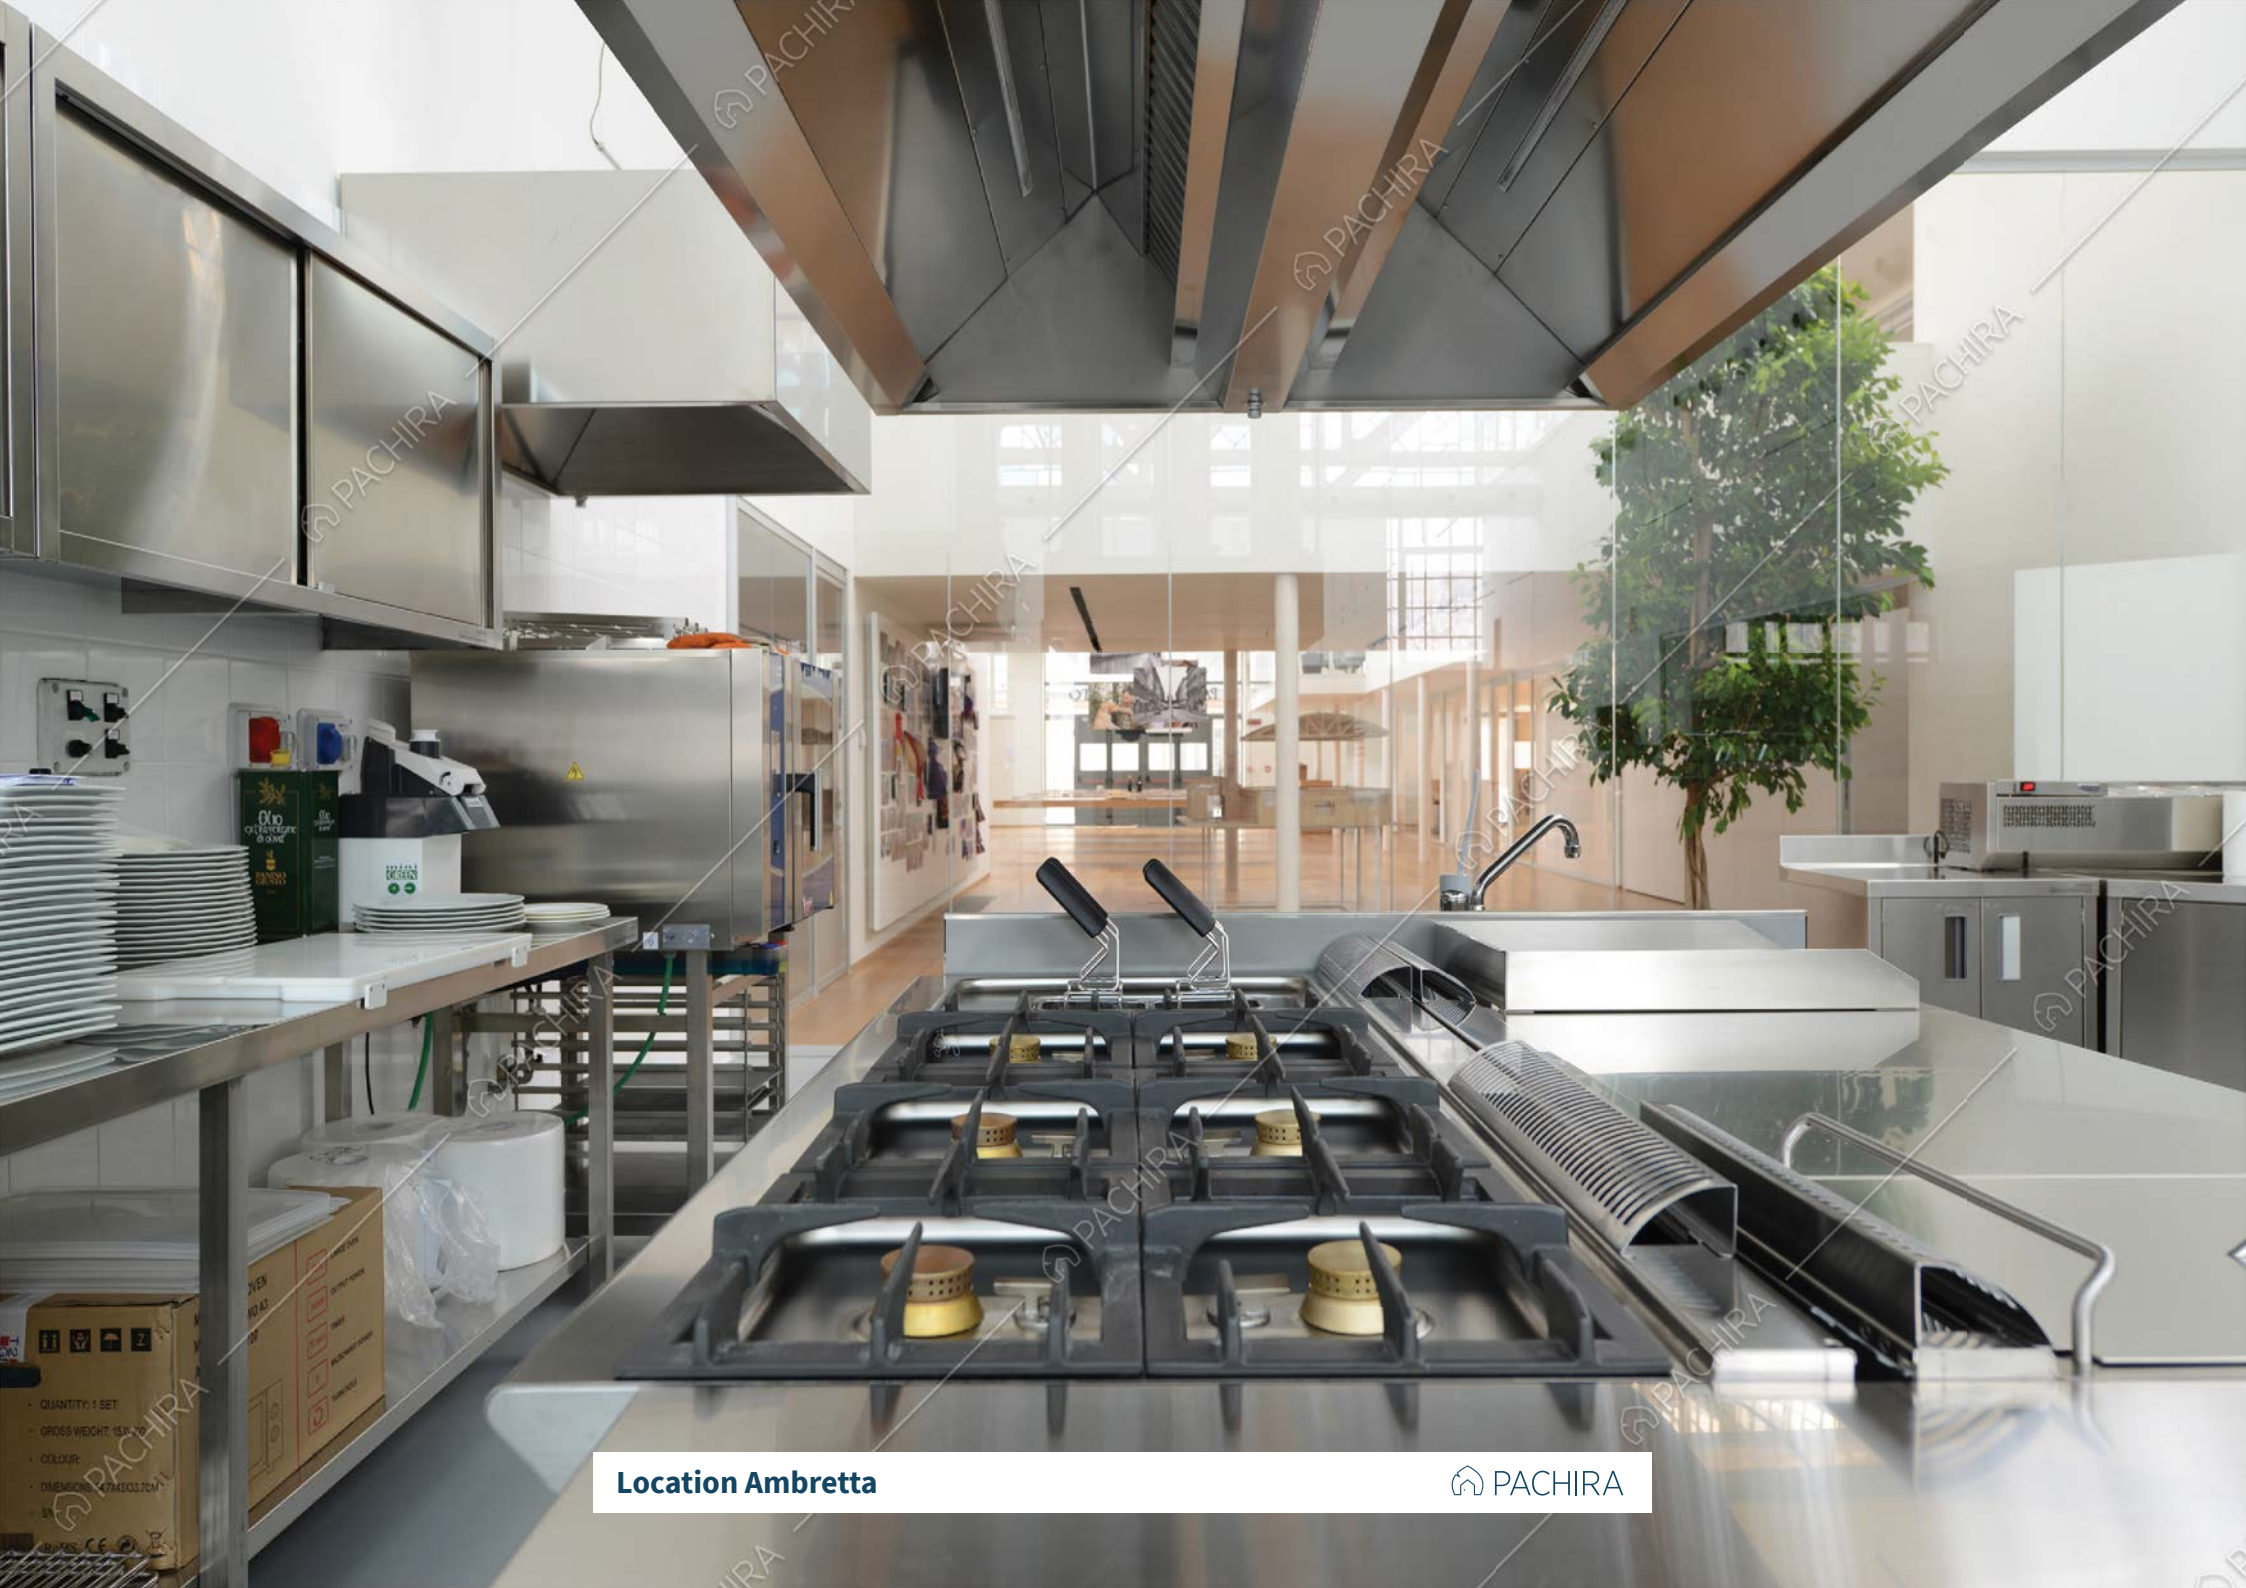

Location Ambretta 

QUANTITY: 1 SET
GROSS WEIGHT: 18.6 kg
COLOUR:
DIMENSIONS: 47x45x137cm

Location Ambretta

Location Ambretta

 PACHIRA

Via Mecenate 76/4A, 20138 Milano
Tel/Fax 02 36582483
P.IVA e C.F. 08507920968
www.locationpachira.it
info@pachira.it